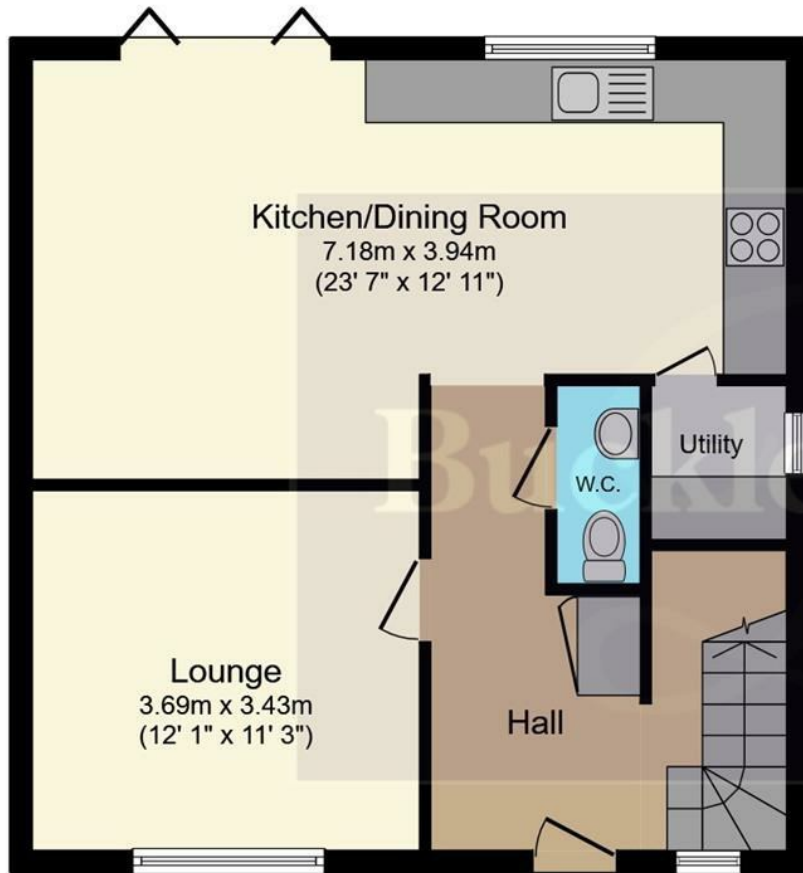

Ground Floor

Floor area 54.1 sq.m. (582 sq.ft.)

First Floor

Floor area 54.1 sq.m. (582 sq.ft.)

Total floor area: 108.1 sq.m. (1,164 sq.ft.)

This floor plan is for illustrative purposes only. It is not drawn to scale. Any measurements, floor areas (including any total floor area), openings and orientations are approximate. No details are guaranteed, they cannot be relied upon for any purpose and do not form any part of any agreement. No liability is taken for any error, omission or misstatement. A party must rely upon its own inspection(s). Powered by www.Propertybox.io