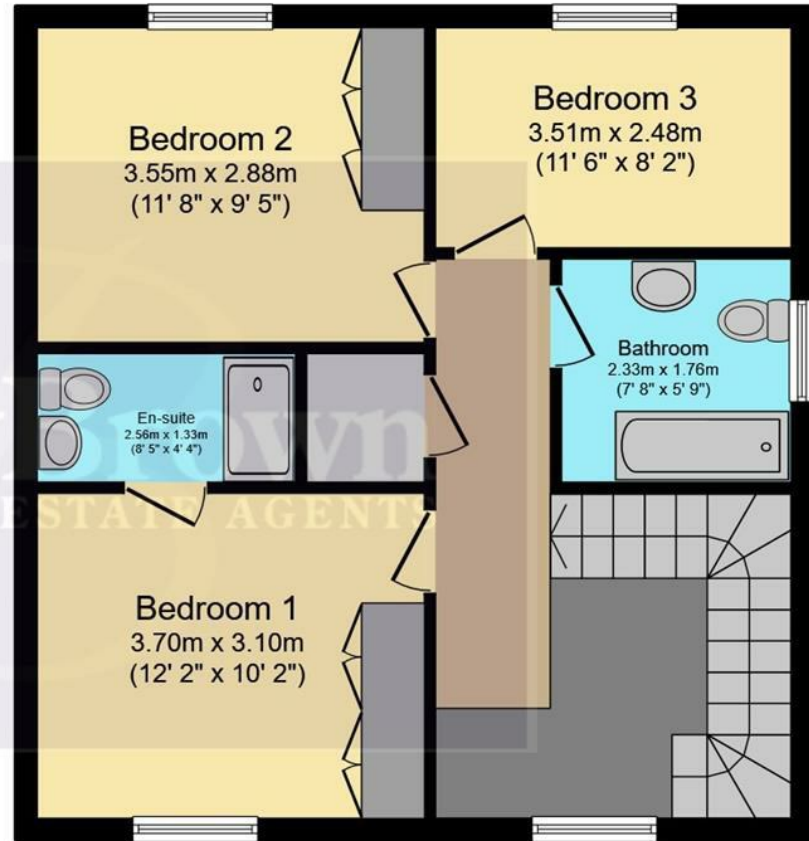

Ground Floor

Floor area 54.1 sq.m. (582 sq.ft.)

First Floor

Floor area 54.1 sq.m. (582 sq.ft.)

Total floor area: 108.1 sq.m. (1,164 sq.ft.)

This floor plan is for illustrative purposes only. It is not drawn to scale. Any measurements, floor areas (including any total floor area), openings and orientations are approximate. No details are guaranteed, they cannot be relied upon for any purpose and do not form any part of any agreement. No liability is taken for any error, omission or misstatement. A party must rely upon its own inspection(s). Powered by www.Propertybox.io